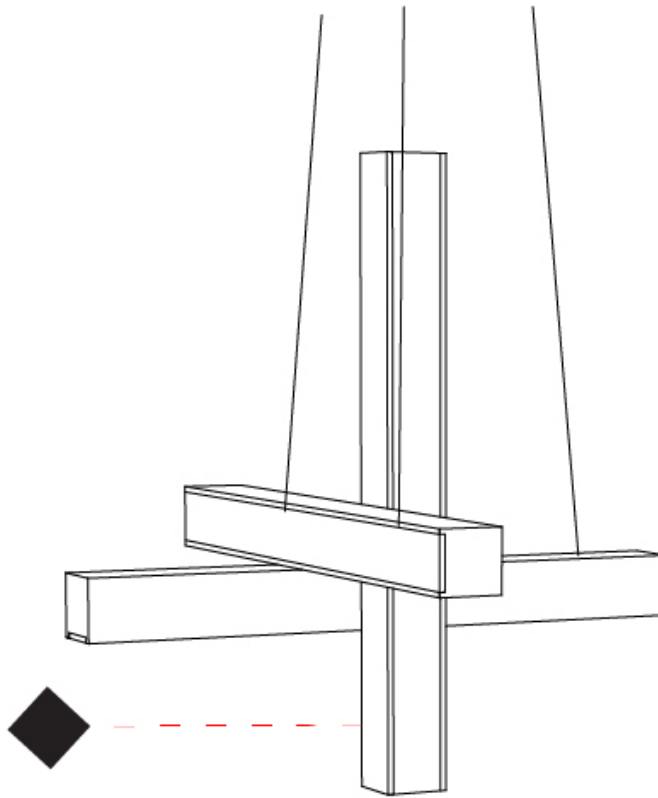

CROSS SHAPE SUSPENSION

D71028-

PROJECT

TYPE

SPECIFIER

QUANTITY

DATE